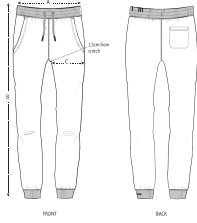

UNISEX PANTS
STBU577 - MOVER DIP DYE

The unisex dip dyed jogger pants

Medium Fit

- 1x1 rib waistband
- Round drawcords in matching body colour with metal tipping
- Metal eyelets
- Pocket lining in single jersey
- Patch pocket at back
- 1x1 rib at bottom leg hem
- Waistband, pocket opening, rise seams and leg cuff with twin needle topstitch
- Dip dyed product, each garment may vary in appearance, colour may bleed, follow our care label
- Read carefully print recommendations

Combo options

COLORS

ESSENTIAL
HEATHERS

Shell : Brushed , 100% Cotton - Organic Ring Spun Combed , Garment washed , Garment dyed , 300 GSM

Printing Specifications

For suitable print techniques, please download our printing guide

| SIZES | | XXS | XS | S | M | L | XL | XXL | 3XL |
|-------|------------|------|-----|------|-----|-----|------|-----|-----|
| A | Waist | 33.5 | 34 | 37 | 40 | 43 | 46 | 49 | 50 |
| B | Leg Length | 98 | 100 | 102 | 104 | 106 | 108 | 110 | 110 |
| C | Thigh | 28 | 28 | 29.2 | 30 | 31 | 32.5 | 34 | 35 |