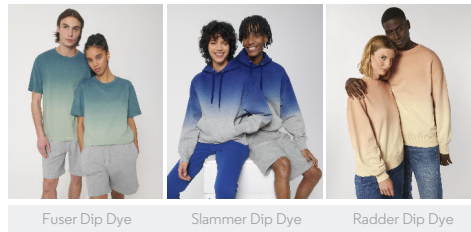

UNISEX PANTS
STBU577 - MOVER DIP DYE

The unisex dip dyed jogger pants

Medium Fit

- 1x1 rib waistband
- Round drawcords in matching body colour with metal tipping
- Metal eyelets
- Pocket lining in single jersey
- Patch pocket at back
- 1x1 rib at bottom leg hem
- Waistband, pocket opening, rise seams and leg cuff with twin needle topstitch
- Dip dyed product, each garment may vary in appearance, colour may bleed, follow our care label
- Read carefully print recommendations

Combo options

COLORS

ESSENTIAL
HEATHERS

Shell : Brushed , 100% Cotton - Organic Ring Spun Combed , Garment washed , Garment dyed , 300 GSM

Printing Specifications

For suitable print techniques, please download our printing guide