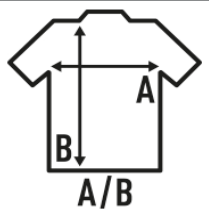

URBAN BACK TAIL

Men's t-shirt short sleeve, irregular scallop bottom. Back panel longer than front one.

100% cotton. 150-155gsm

Box 50

Pack 50

SIZE

EU	S	M	L	XL	XXL
Width	48 cm 18.9"	52 cm 20.5"	56 cm 22"	60 cm 23.6"	63 cm 24.8"
Length	76 cm 29.9"	79 cm 31.1"	81 cm 31.9"	84 cm 33.1"	86 cm 33.9"

White
(WH)

Black
(BK)