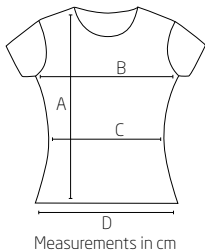

# Lindsay

		S/M	L
A	total length - front side	67	71
	total length - back side	75	79
B	1/2 chest width	50	55
C	1/2 waist width	46	51
D	1/2 bottom width	46	51

Errors and mistakes are possible. Generally normal tolerances are acceptable.  
Version 01.2015